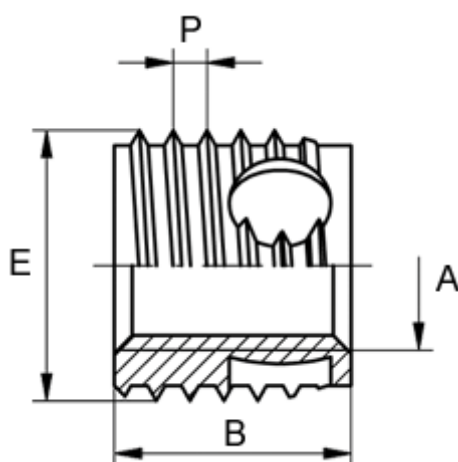

Article number: 12337000030800  
Description: KLEE-coil 337 000 030.800  
M3 Brass

## Measures

---

Female thread A	= M3
Length B	= 4
Male thread E	= 5.0
Min hole depth blind hole	= 6
Thread pitch P	= 0.60
Type	= 337 000 030 ...